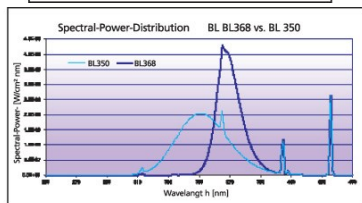

Blacklight BL368 Linear T8 F15W T8 BL368 0000082

Special purpose lamp	Yes
Intended purpose	Flykilling
Suitable for household illumination	No

PHOTOMETRY

TECHNICAL DRAWINGS