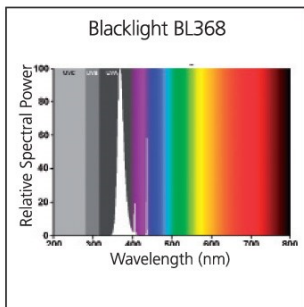

Blacklight BL368 Linear T8 F15W T8 BL368 0000082

Special purpose lamp	Yes
Intended purpose	Flykilling
Suitable for household illumination	No

PHOTOMETRY

TECHNICAL DRAWINGS