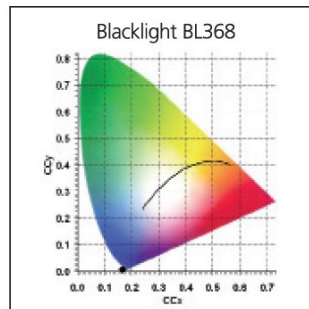

Blacklight BL368 Linear T8 F15W T8 BL368 0000082

Special purpose lamp	Yes
Intended purpose	Flykilling
Suitable for household illumination	No

PHOTOMETRY

TECHNICAL DRAWINGS