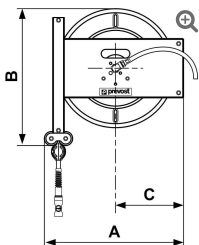

Home > Distribution > Hose reels > DGO series - Large - Rubber hose

DGO SERIES - LARGE - RUBBER HOSE

Technical characteristics	
Technology : Pipe locked with ratchet stop	Max operating pressure : 12 bar
Connection : 1 m of inlet supply hose	Construction : Epoxy-coated steel case
	Equipped with : Fixed bracket

Fixed bracket
 Inlet : G 3/8 F
 Inlet : G 1/2 M for DGO 1320 + DGO 1610
 + 1 m hose
 Pressure : 12 bar
 Temperature : -15°C to +65°C

DESCRIPTION

ID/OD (mm)	Length (m)	Coupler	Flow rate (l/min)	Swivel inlet (BSPP)	Weight (kg)	Part numbers
10 x 17	25	ESI 07	500	G 3/8 F	26	DGO 1025ES
13 x 20	20	ESI 07	1000	G 1/2 M	27	DGO 1320ES
16 x 23	10	ESI 11	3000	G 1/2 M	27	DGO 1610ES
10 x 17	25	ISI 06	500	G 3/8 F	26	DGO 1025IS
13 x 20	20	ISI 08	1000	G 1/2 M	27	DGO 1320IS
16 x 23	10	ISI 11	3000	G 1/2 M	25	DGO 1610IS
10 x 17	25	CSI 06	500	G 3/8 F	26	DGO 1025CS
13 x 20	20	CSI 08	1000	G 1/2 M	27	DGO 1320CS
16 x 23	10	ISG 11	3000	G 1/2 M	25	DGO 1610

Model to be installed at each needed points of use

DIMENSIONS

A (mm)	B (mm)	C (mm)	Part numbers
485	480	237	DGO 1025ES
485	480	237	DGO 1320ES
485	475	237	DGO 1610ES
485	480	237	DGO 1025IS
485	480	237	DGO 1320IS
485	480	237	DGO 1610IS
485	480	237	DGO 1025CS
485	480	237	DGO 1320CS
485	480	237	DGO 1610