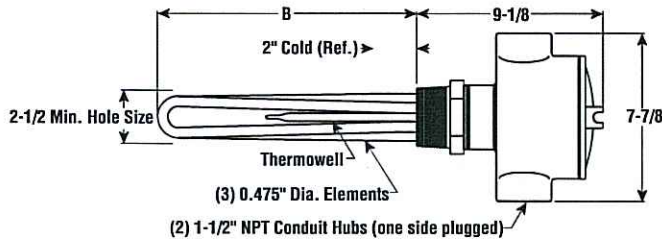

- 2-1/2" NPT Steel Screw Plug
- Steel Sheath Elements
- 23 - 26 W/In²
- 3 - 9 kW
- Integral Thermostat (DPST)
- 208, 240 and 480 Volt,
  1 and 3 Phase
- Moisture Resistant/Explosion
  Resistant Terminal Enclosure

E2 — Dimensions (Inches)