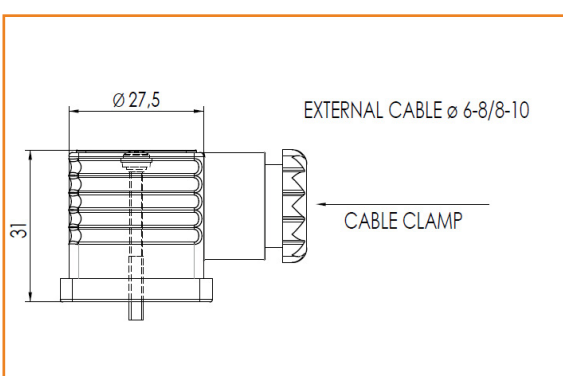

Protective connector

IP65
Cod. 3900003

Suitable for models: 27 - 28

Protective connector

IP65
Cod. 3900200

Suitable for models: 30 - 31 - 32 - 35 - 37 - 40 - 41 - 41BC - 42 - 506

Protective connector with indicator light (Red/Green)