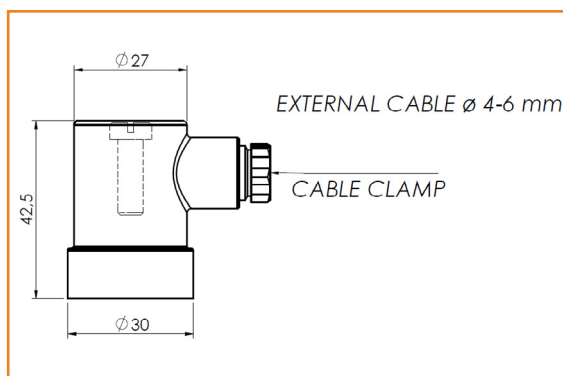

Protection caps and connectors

Rubber Protective Cap

IP54 IP65
Cod. 3015001

Suitable for models: 21 - 30 - 31 - 32 - 35 - 37 - 40 - 41 - 41V - 41BC - 42 - 506

Plastic Protective Cap

IP65
Cod. 3900001

Suitable for models: 21 - 30 - 31 - 32 - 35 - 37 - 40 - 41 - 41V - 41BC - 42 - 506

Protective connector

IP65
Cod. 3900003

Suitable for models: 27 - 28

Protective connector

IP65
Cod. 3900200

Suitable for models: 30 - 31 - 32 - 35 - 37 - 40 - 41 - 41BC - 42 - 506

Protective connector with indicator light (Red/Green)

IP65
Cod. CNN084C002

Suitable for models: 24 - 24C - 24F - 38 - 46 - 48 - 81 - 691 - 692 - 507