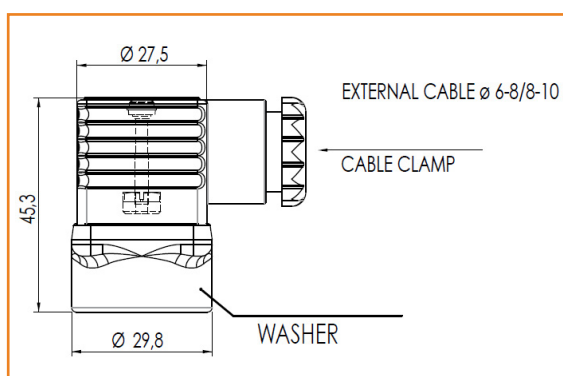

Protection caps and connectors

Rubber Protective Cap

IP54 IP65
Cod. 3015001

Suitable for models: 21 - 30 - 31 - 32 - 35 - 37 - 40 - 41 - 41V - 41BC - 42 - 506

Plastic Protective Cap

IP65
Cod. 3900001

Suitable for models: 21 - 30 - 31 - 32 - 35 - 37 - 40 - 41 - 41V - 41BC - 42 - 506

Protective connector

IP65
Cod. 3900003

Suitable for models: 27 - 28

Protective connector

IP65
Cod. 3900200

Suitable for models: 30 - 31 - 32 - 35 - 37 - 40 - 41 - 41BC - 42 - 506

Protective connector with indicator light (Red/Green)

IP65
Cod. CNN084C002

Suitable for models: 24 - 24C - 24F - 38 - 46 - 48 - 81 - 691 - 692 - 507