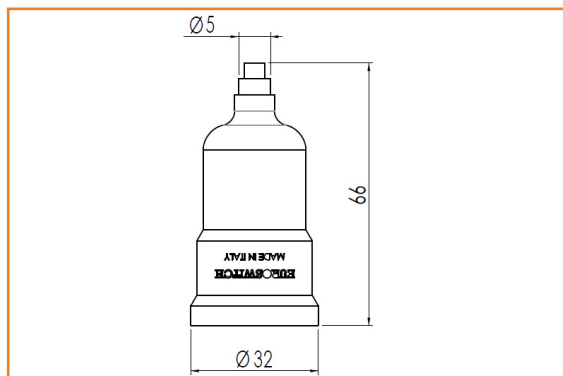

Protection caps and connectors

Rubber Protective Cap

IP54 IP65
Cod. 3015001

Suitable for models: 21 - 30 - 31 - 32 - 35 - 37 - 40 - 41 - 41V - 41BC - 42 - 506

Plastic Protective Cap

IP65
Cod. 3900001

Suitable for models: 21 - 30 - 31 - 32 - 35 - 37 - 40 - 41 - 41V - 41BC - 42 - 506