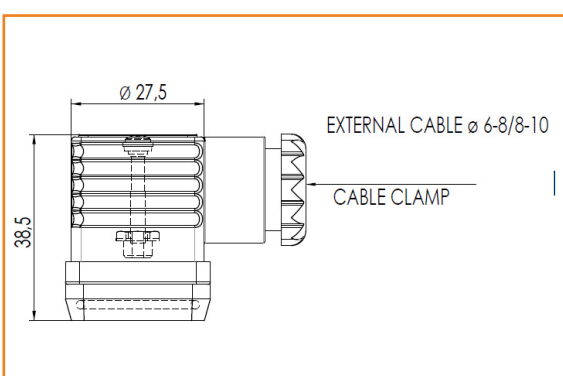

Protection caps and connectors

Rubber Protective Cap

IP54 IP65
Cod. 3015001

Suitable for models: 21 - 30 - 31 - 32 - 35 - 37 - 40 - 41 - 41V - 41BC - 42 - 506

Plastic Protective Cap

IP65
Cod. 3900001

Suitable for models: 21 - 30 - 31 - 32 - 35 - 37 - 40 - 41 - 41V - 41BC - 42 - 506

Protective connector

IP65
Cod. 3900003

Suitable for models: 27 - 28

Protective connector

IP65
Cod. 3900200

Suitable for models: 30 - 31 - 32 - 35 - 37 - 40 - 41 - 41BC - 42 - 506

Protective connector with indicator light (Red/Green)