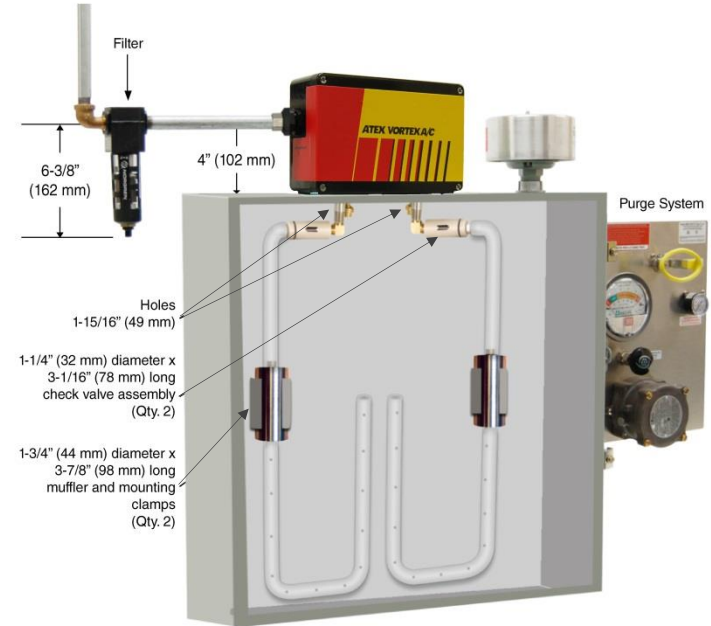

ATEX Vortex A/C Enclosure Cooler

Models 7470 and 7370
(ATEX Hazardous Location)

ATEX Zones 2 and 22
Temperature Class T4 Areas

SPECIFICATIONS

Product	Thermostat	Includes filter?	Cooling Capacity	
			BTU/hr	Watts
7470	Mechanical	Yes	5000	1465
7370	Mechanical	No	5000	1465

Notes: Specifications are for 100 psig (6.9 bar) compressed air
Cold Air Ducting Kits and Cold Air Mufflers included with 7470 and 7370
Use of a purge system is required. Purge system and spark arrestor are not included.