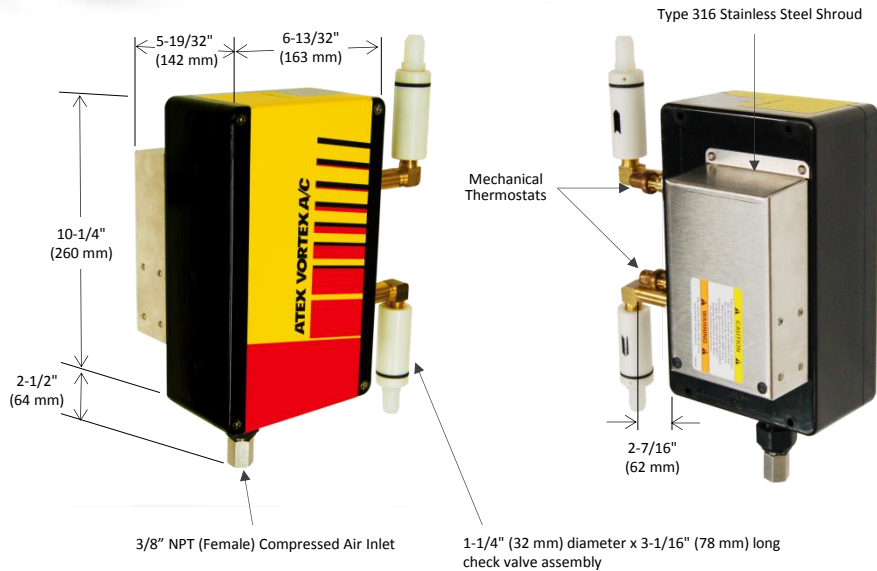

ATEX Vortex A/C Enclosure Cooler

Models 7470 and 7370
(ATEX Hazardous Location)

ATEX Zones 2 and 22
Temperature Class T4 Areas

SPECIFICATIONS

Product	Thermostat	Includes filter?	Cooling Capacity	
			BTU/hr	Watts
7470	Mechanical	Yes	5000	1465
7370	Mechanical	No	5000	1465

Notes: Specifications are for 100 psig (6.9 bar) compressed air
Cold Air Ducting Kits and Cold Air Mufflers included with 7470 and 7370
Use of a purge system is required. Purge system and spark arrestor are not included.