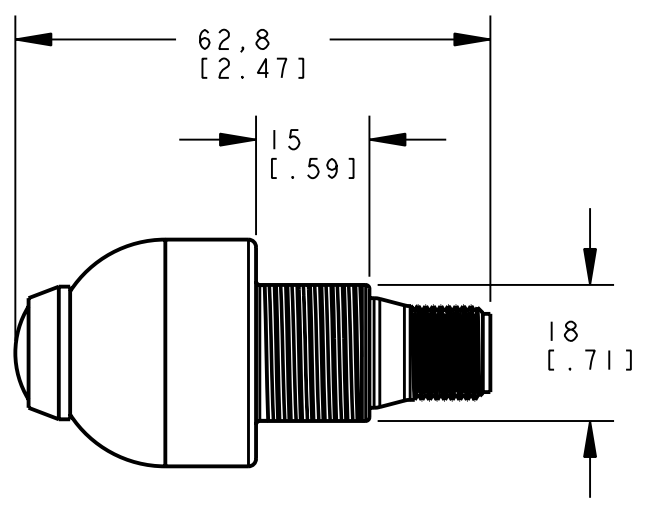

8 | 7 | 6 | 5 | 4 | 3 | 2 | 1

D
C
B
A

D
C
B
A

This drawing is the property of BANNER ENGINEERING CORP. and is proprietary in general and in detail. Its contents shall not be revealed to outside parties without written consent of BANNER.

BANNER ENGINEERING CORP.
P.O. BOX 9414
MINNEAPOLIS, MN 55440

THIRD ANGLE PROJECTION

TITLE
**K30APPB 0 OD
WEB CAD DRAWINGS 2D/3D**

SIZE B	DRAWING NO. 156198	REV. A

SCALE 1:1	SHEET 1 OF 1

NOTES:
1. ALL DIMENSIONS ARE MILLIMETERS [INCHES] UNLESS OTHERWISE NOTED.

8 | 7 | 6 | 5 | 4 | 3 | 2 | 1 | PRO/E